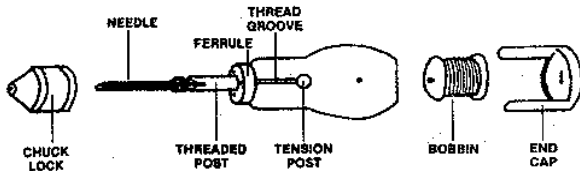

Tools

Speedy Stitcher

This very useful tool is basically a hand operated sewing machine, and is suitable for most fabrics and leather. It is supplied with a bobbin of waxed thread, one bent needle and one straight one and full instructions. Sold singularly, they are available in a display box of 6.

Part No.	Item
1501	Speedy Stitcher complete
1502	Straight Needle
1503	Fine Needle
1504	Bent Needle
1505	Spare Bobbin
1506	Waxed Thread-Heavy
1507	Waxed Thread-Light

Leather Sailmakers Palms

Daveys seaming palms are available in three qualities, 'best' and 'store', with a tied back, or lightweight, with an adjustable buckle. Roping palms, with extended thumb guard, come in 'best' and 'store' quality. All palms, except the lightweight versions, are lined with hide. Available in left or right hand.

Left hand	Right hand	Type
3050/00/BU/LH	3050/00/BU/RH	Seaming, lightweight
3050/00/ST/LH	3050/00/ST/RH	Seaming, store quality
3050/00/LH/B	3050/00/RH/B	Seaming, best
3051/00/ST/LH	3051/00/ST/RH	Roping, store quality
3051/00/B/LH	3051/00/B/RH	Roping, best