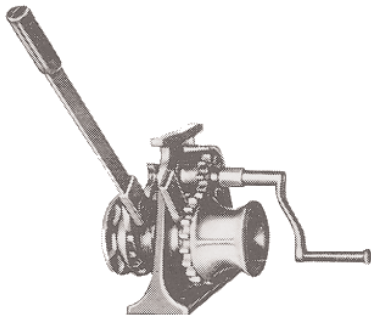

2565/GA/04	4½lb	2kg
2565/GA/07	7lb	3kg
2565/GA/11	11lb	5kg
2565/GA/14	14lb	6kg

Fisherman Anchor

Traditional pattern anchor in galvanised iron. The folding stock allows for easy stowage on board. Larger sizes available to order.

2560/GA/02	4½lb	2kg
2560/GA/04	9lb	4kg
2560/GA/06	13lb	6kg
2560/GA/07	15lb	7kg
2560/GA/10	22lb	10kg
2560/GA/12	26lb	12kg
2560/GA/14	30lb	14kg
2560/GA/16	35lb	16kg

Halls Pattern Stockless Anchor

This anchor is available in a range of sizes from 25kg to 200kg. The finish can either be black or galvanised, please specify when ordering. **Part No. 2576**

Anchor Windlass

A particularly robust windlass complete with winding handle, break-out lever, brake and warping drum. To be used only with calibrated chain, which can be supplied to order.

Galvanised	Chain	Height	Width inc. Handle	Deck Space
3820/GA/008	5/16"	11¼" 285mm	18" 457mm	10½" x 10½" 267 x 267mm
3820/GA/010	3/8"	11¼" 285mm	18" 457mm	10½" x 10½" 267 x 267mm

Anchor Weight Traveller Shackle

Passed down the anchor rode with a weight attached, this device will increase holding power and reduce snatching. **Part No. 1239/GA**

Length	6½"	165mm
Width Inside	3"	75mm
Jaw Width	2¼"	57mm
Weight	4½lb	1.9kg