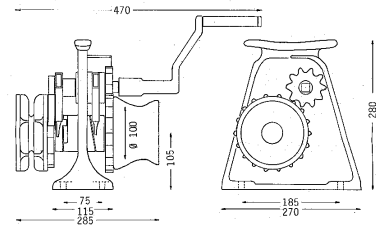

2565/GA/04	4½lb	2kg
2565/GA/07	7lb	3kg
2565/GA/11	11lb	5kg
2565/GA/14	14lb	6kg

Fisherman Anchor

Traditional pattern anchor in galvanised iron. The folding stock allows for easy stowage on board. Larger sizes available to order.

2560/GA/02	4½lb	2kg
2560/GA/04	9lb	4kg
2560/GA/06	13lb	6kg
2560/GA/07	15lb	7kg
2560/GA/10	22lb	10kg
2560/GA/12	26lb	12kg
2560/GA/14	30lb	14kg
2560/GA/16	35lb	16kg

Halls Pattern Stockless Anchor

This anchor is available in a range of sizes from 25kg to 200kg. The finish can either be black or galvanised, please specify when ordering. **Part No. 2576**

Anchor Windlass

A particularly robust windlass complete with winding handle, break-out lever, brake and warping drum. To be used only with calibrated chain, which can be supplied to order.

Galvanised	Chain	Height	Width inc. Handle	Deck Space
3820/GA/008	5/16"	11¼" 285mm	18" 457mm	10½" x 10½" 267 x 267mm
3820/GA/010	3/8"	11¼" 285mm	18" 457mm	10½" x 10½" 267 x 267mm

Anchor Weight Traveller Shackle

Passed down the anchor rode with a weight attached, this device will increase holding power and reduce snatching. **Part No. 1239/GA**

Length	6½"	165mm
Width Inside	3"	75mm
Jaw Width	2¼"	57mm
Weight	4½lb	1.9kg