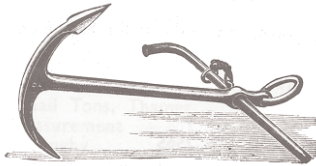

Anchors & Anchoring

Davey 'Thames' Anchor

This anchor, proven in independent tests, has been in production for over 80 years. Its popularity has been justified by its versatility, holding power and ease of stowage.

2565/GA/04	4½lb	2kg
2565/GA/07	7lb	3kg
2565/GA/11	11lb	5kg
2565/GA/14	14lb	6kg

Fisherman Anchor

Traditional pattern anchor in galvanised iron. The folding stock allows for easy stowage on board. Larger sizes available to order.

2560/GA/02	4½lb	2kg
2560/GA/04	9lb	4kg
2560/GA/06	13lb	6kg
2560/GA/07	15lb	7kg
2560/GA/10	22lb	10kg
2560/GA/12	26lb	12kg
2560/GA/14	30lb	14kg
2560/GA/16	35lb	16kg

Halls Pattern Stockless Anchor

This anchor is available in a range of sizes from 25kg to 200kg. The finish can either be black or galvanised, please specify when ordering. **Part No. 2576**

Anchor Windlass

A particularly robust windlass complete with winding handle, break-out lever, brake and warping drum. To be used only with calibrated chain, which can be supplied to order.

Galvanised	Chain	Height	Width inc. Handle	Deck Space
3820/GA/008	5/16"	11¼" 285mm	18" 457mm	10½" x 10½" 267 x 267mm
3820/GA/010	3/8"	11¼" 285mm	18" 457mm	10½" x 10½" 267 x 267mm