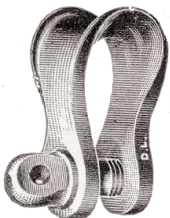

2565/GA/04	4½lb	2kg
2565/GA/07	7lb	3kg
2565/GA/11	11lb	5kg
2565/GA/14	14lb	6kg

Fisherman Anchor

Traditional pattern anchor in galvanised iron. The folding stock allows for easy stowage on board. Larger sizes available to order.

2560/GA/02	4½lb	2kg
2560/GA/04	9lb	4kg
2560/GA/06	13lb	6kg
2560/GA/07	15lb	7kg
2560/GA/10	22lb	10kg
2560/GA/12	26lb	12kg
2560/GA/14	30lb	14kg
2560/GA/16	35lb	16kg

Halls Pattern Stockless Anchor

This anchor is available in a range of sizes from 25kg to 200kg. The finish can either be black or galvanised, please specify when ordering. **Part No. 2576**

Anchor Windlass

A particularly robust windlass complete with winding handle, break-out lever, brake and warping drum. To be used only with calibrated chain, which can be supplied to order.

Galvanised	Chain	Height	Width inc. Handle	Deck Space
3820/GA/008	5/16"	11¼" 285mm	18" 457mm	10½" x 10½" 267 x 267mm
3820/GA/010	3/8"	11¼" 285mm	18" 457mm	10½" x 10½" 267 x 267mm

Anchor Weight Traveller Shackle

Passed down the anchor rode with a weight attached, this device will increase holding power and reduce snatching. **Part No. 1239/GA**

Length	6½"	165mm
Width Inside	3"	75mm
Jaw Width	2¼"	57mm
Weight	4½lb	1.9kg